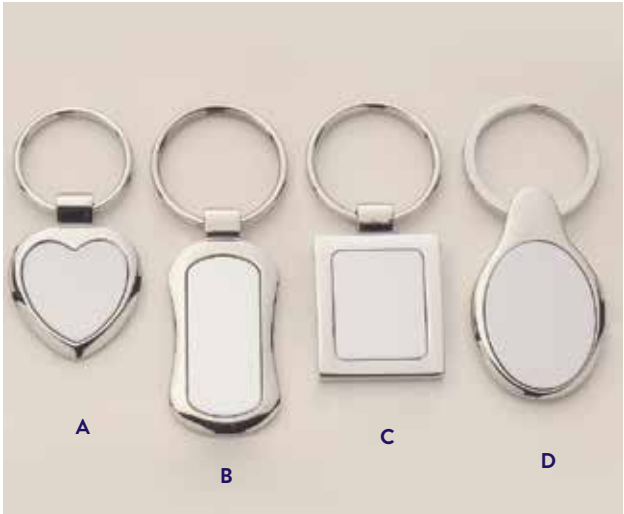

INDIVIDUALLY GIFT BOXED.

**Polished Silver Keyrings with Matte Silver Engravable Inserts**

<b>A (Heart)</b>	<b>PK10</b>	1.25 x 2.5	\$7.95
<b>B (Oval)</b>	<b>PK12</b>	1 x 3.25	\$8.70
<b>C (Rectangular)</b>	<b>PK14</b>	1.125 x 2.75	\$7.20
<b>D (Oval)</b>	<b>PK16</b>	1.25 x 3	\$8.70