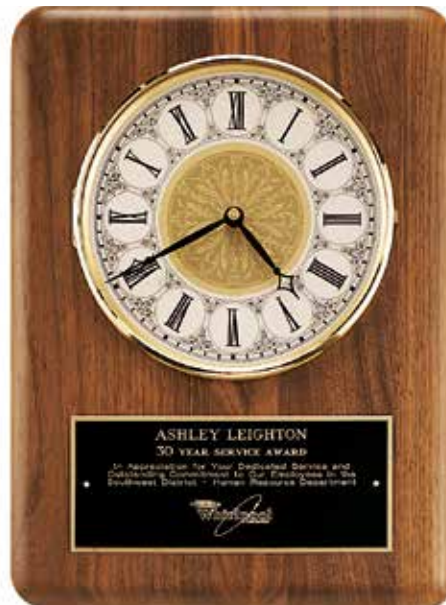

Solid Brass Diamond-Spun Bezel with Glass Lens and Ivory Dial

BC888   11 x 15 $315.00

LASER ENGRAVABLE PLATE

CLOCKS SUPPLIED WITH LIFETIME GUARANTEED QUARTZ MOVEMENT. BATTERIES INCLUDED. INDIVIDUALLY GIFT BOXED.

ALL PRICES SUBJECT TO CHANGE, CHECK WWW.AIRFLYTE.COM FOR CURRENT PRICING.