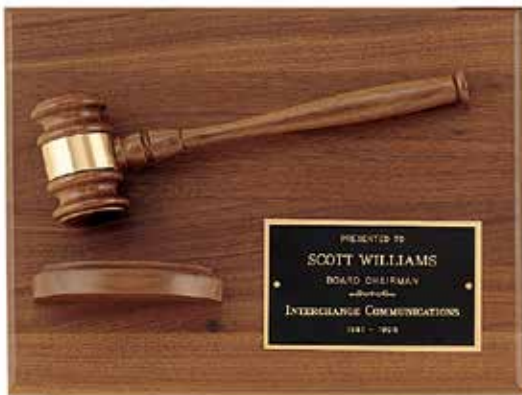

Full-Size Gavel with Half Sounding Block

PG2786   9 x 12 $150.00

LASER ENGRAVABLE PLATE
GAVEL BANDS NOT ENGRAVABLE ON PLAQUES