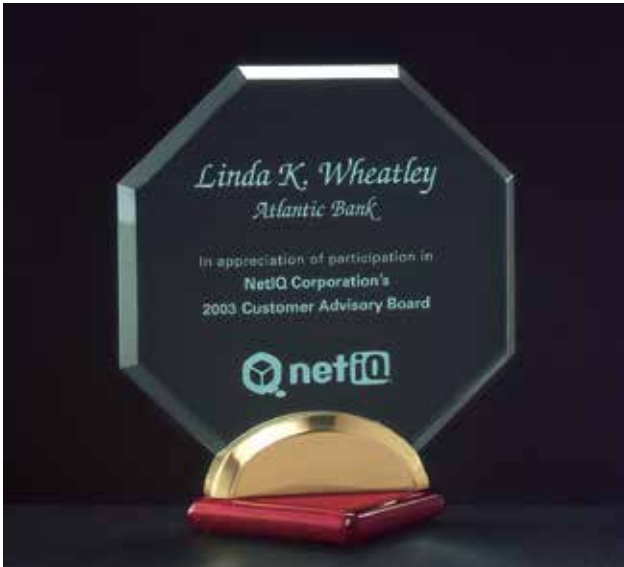

Octagon Series Piano-Finished Base with Rosewood Stain and Gold Metal Accents

A6546	Overall Size	Upright Size	$69.00
	6 x 6.5	6 x 6	

0.375 INCH THICK JADE ACRYLIC