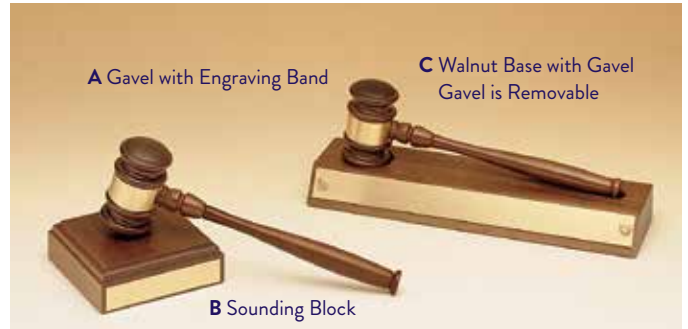

### Full-Size Gavel Mounted on Solid Walnut, Your Choice of Activity Insert

**PG2784/X**      9 x 12      \$129.00

PRICE INCLUDES ANY ACTIVITY INSERT LISTED AT THE TOP OF PAGE 25

<b>A</b>	<b>5116</b>	7.5 INCHES	\$45.00
	<b>5118</b>	9.75 INCHES	\$48.00
<b>B</b>	<b>737</b>	4.5 INCHES SQUARE	\$49.50
<b>C</b>	<b>735</b>	3 x 11.5 x 3.75	\$93.00